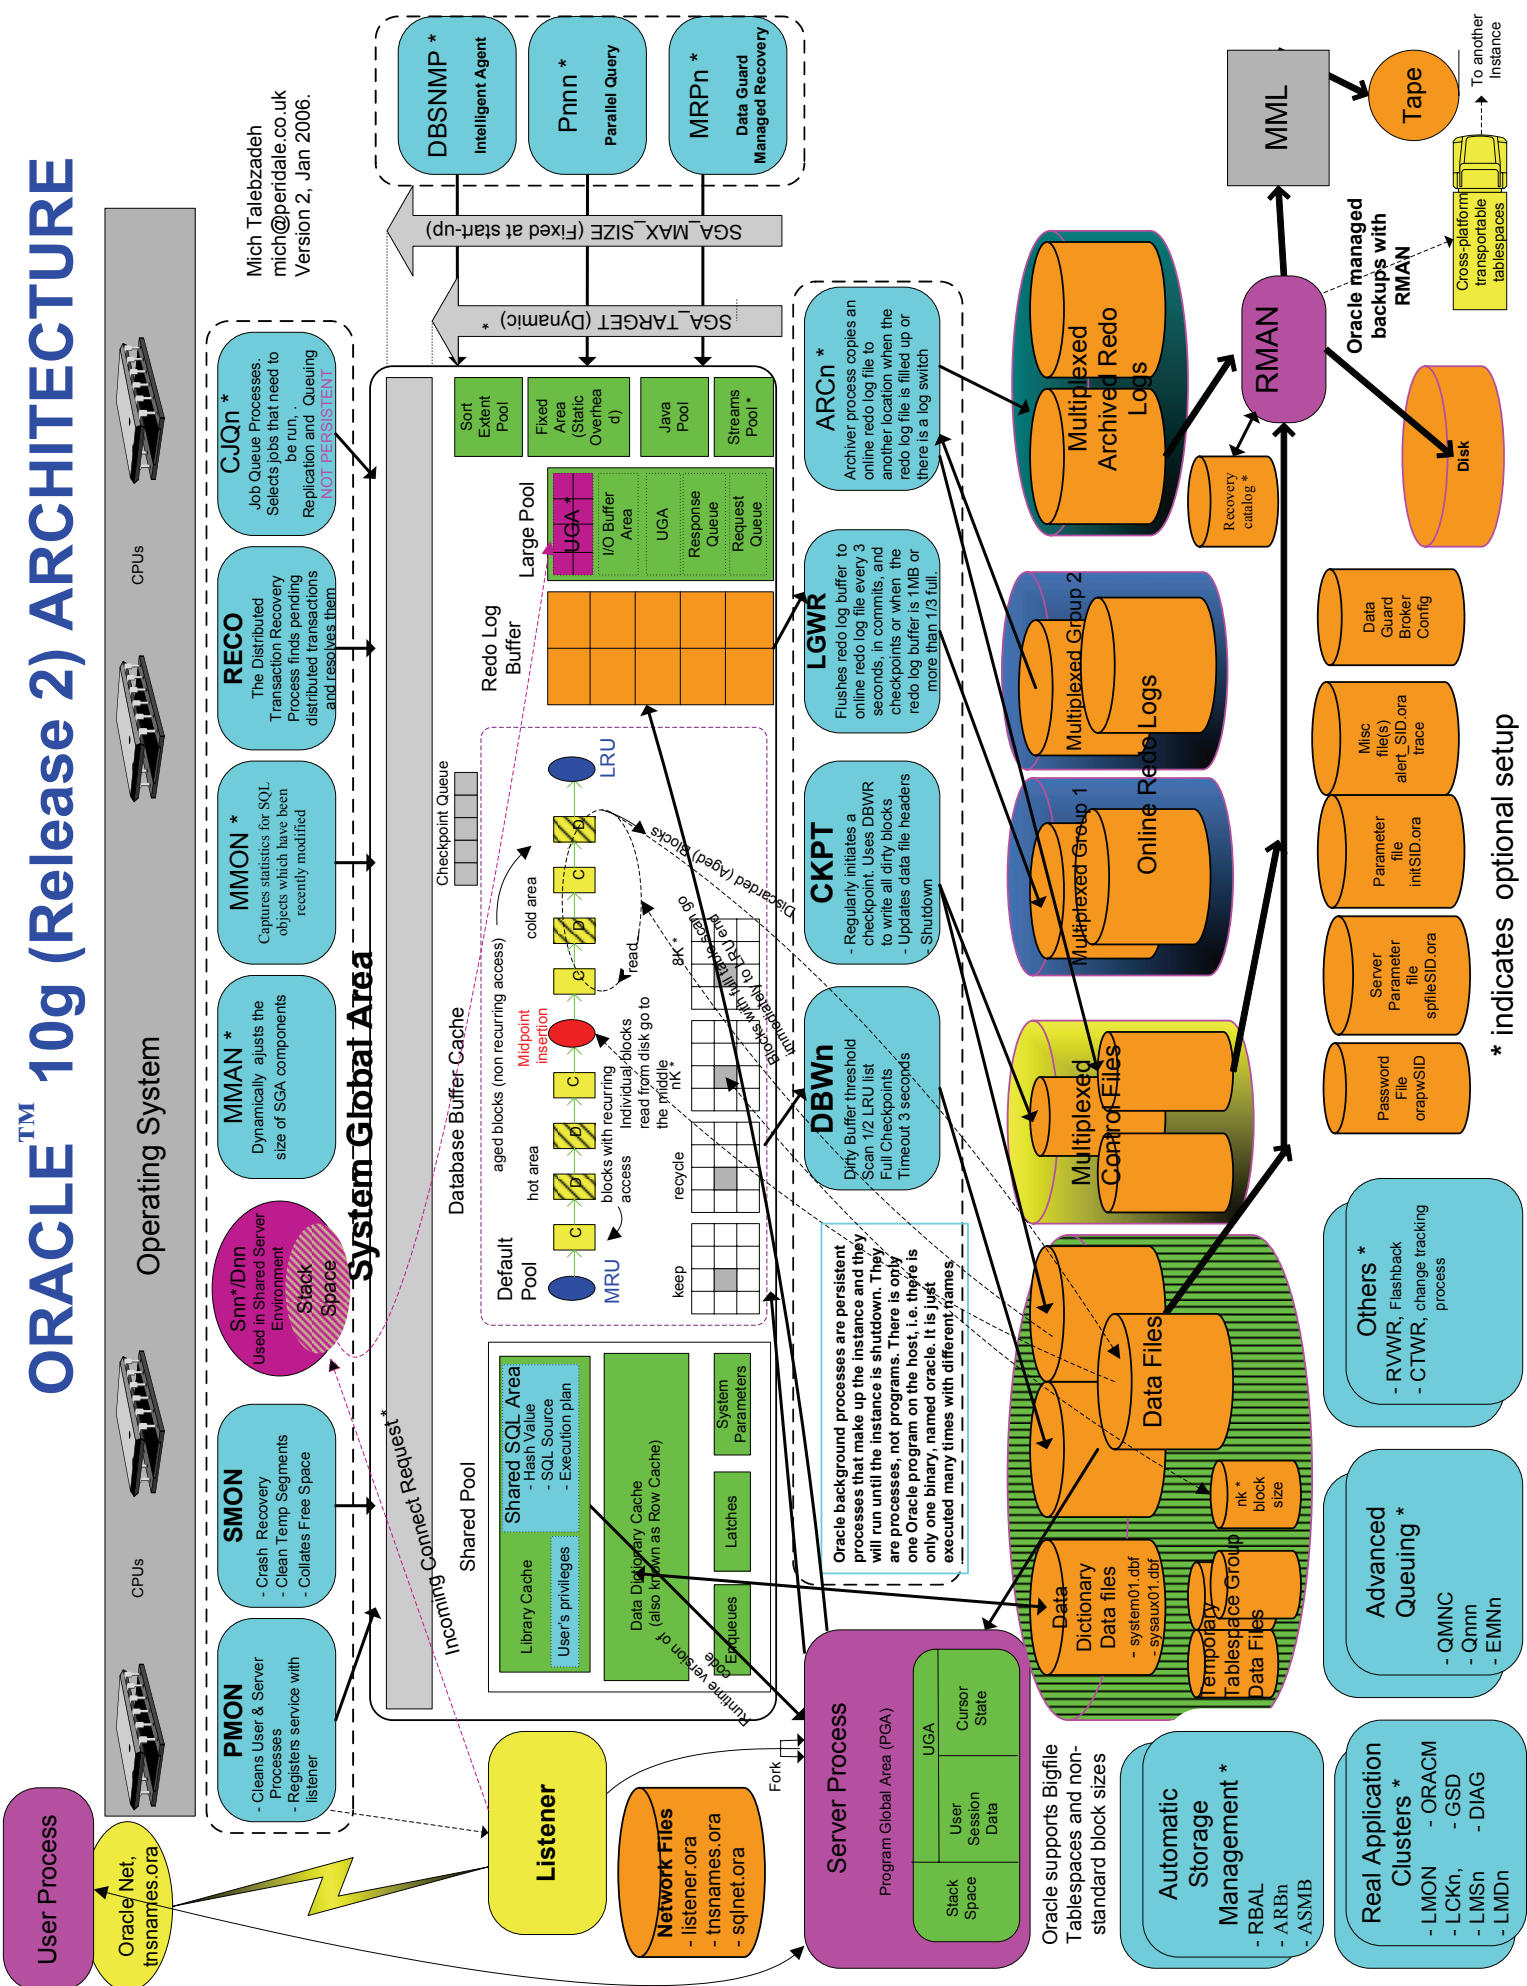

# ORACLE™ 10g (Release 2) ARCHITECTURE

Mich Talebzadeh  
mich@peridale.co.uk  
Version 2, Jan 2006.

\* indicates optional setup